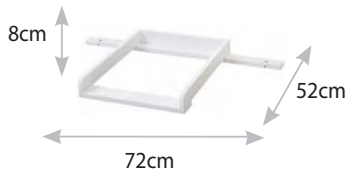

Suitable Mattress Size Cot - 131x76cm

Wardrobe

The Brooklyn Wardrobe features soft-close doors and an integral drawer providing ample storage space. Elegant contemporary furniture to complement and enhance any nursery

Chest

The Chest has 3 good sized drawers on smooth sliding rails provide a tranquil environment. The Dresser can be used as a changer with addition of the detachable changer lid top.

Wall Shelf

Bookcase style shelf has good storage space for all your essentials.

Brooklyn Changing Unit (Comes with the chest)

MEASUREMENTS

Changing unit

Wall Shelf

Chest

Wardrobe

Cot

Junior Bed